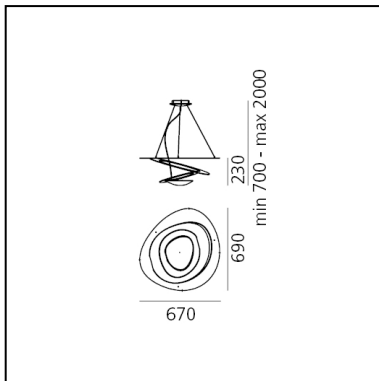

Pirce Mini Suspension LED - 3000K - Gold

Giuseppe Maurizio Scutellà

IP 20    Dimmerable:  

LUMINAIRE

- Watt: **44W**
- Voltage: **220V-240V**
- Delivered lumens output: **3313lm**
- CCT: **3000K**
- Efficiency: **82%**
- Efficacy: **75.30lm/W**
- CRI: **90**
- Dimmable Typology: **Push**

DIMENSIONS

- Length: **cm 67**
- Width: **cm 69**
- Height: **cm 23**
- Max Height from ceiling: **cm 200**
- Impact Resistance: **N/D**
- Glow Wire Test: **650°**

SOURCES INCLUDED

- Category: **Led**
- Number: **1**
- Watt: **44W**
- Delivered lumens output: **4230lm**
- Color temperature (K): **3000K**
- CRI: **90**
- Color Tolerance: **MacAdam 2SDCM**